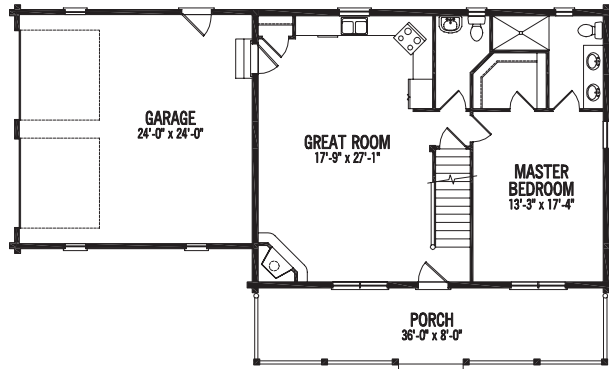

The WOODBIDGE

The "wood bridge," or catwalk, provides access to a large bonus room and defines the living space on the main level. A nice-sized master bedroom is located on the first floor.

Rooms:	Square Footage:
2 Bedrooms	1,008 First Floor
2.5 Baths	800 Second Floor
	1,808 Total

FIRST FLOOR

SECOND FLOOR

LEFT ELEVATION

REAR ELEVATION

STRONGWOOD
LOG HOME
COMPANY