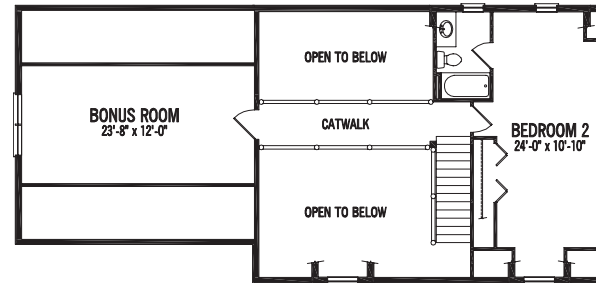

The WOODBIDGE

The "wood bridge," or catwalk, provides access to a large bonus room and defines the living space on the main level. A nice-sized master bedroom is located on the first floor.

Rooms:	Square Footage:
2 Bedrooms	1,008 First Floor
2.5 Baths	800 Second Floor
	1,808 Total

FIRST FLOOR

SECOND FLOOR

LEFT ELEVATION

REAR ELEVATION

STRONGWOOD
LOG HOME
COMPANY