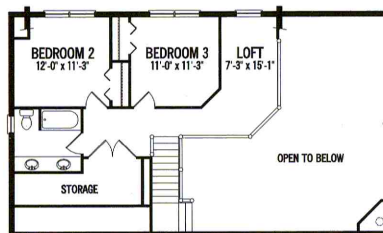

# The WALKER CREEK

With plenty of covered porch and deck, the Walker Creek promotes outdoor entertaining, rain or shine. Inside, the corner fireplace can be enjoyed from the living room, dining room and kitchen. A large master suite and two second-level bedrooms mean plenty of space for overnight guests or family. This chalet is perfect for both getaway and full-time living.

Rooms:	Square Footage:
3 Bedrooms	1,344 First Floor
2.5 Baths	598 Second Floor
	1,942 Total

FIRST FLOOR

LEFT ELEVATION

SECOND FLOOR

REAR ELEVATION