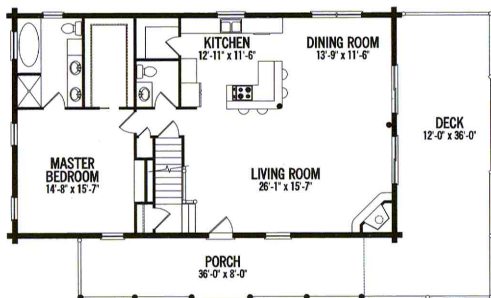

# The WALKER CREEK

With plenty of covered porch and deck, the Walker Creek promotes outdoor entertaining, rain or shine. Inside, the corner fireplace can be enjoyed from the living room, dining room and kitchen. A large master suite and two second-level bedrooms mean plenty of space for overnight guests or family. This chalet is perfect for both getaway and full-time living.

Rooms:	Square Footage:
3 Bedrooms	1,344 First Floor
2.5 Baths	598 Second Floor
	1,942 Total

FIRST FLOOR

LEFT ELEVATION

SECOND FLOOR

REAR ELEVATION