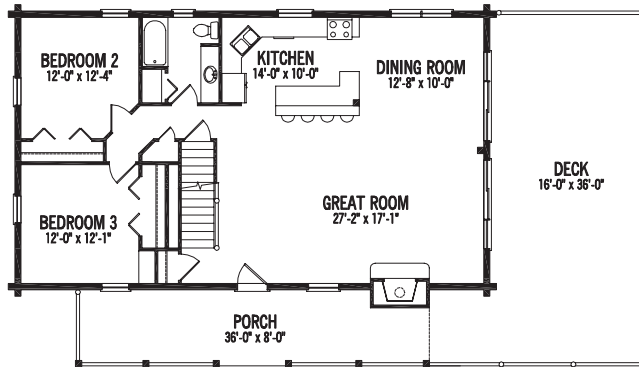

The TOMAHAWK

Ideal for any setting, the Tomahawk serves up a great room with great views, and a covered porch leading to a large deck. This versatile plan can easily be modified to accommodate a main-level master suite.

Rooms:	Square Footage:
3 Bedrooms	1,344 First Floor
2 Baths	595 Second Floor
	1,939 Total

FIRST FLOOR

SECOND FLOOR

LEFT ELEVATION

REAR ELEVATION

STRONGWOOD
LOG HOME
COMPANY

© 2007 Strongwood Log Home Company.