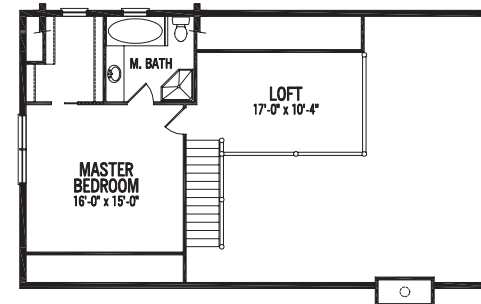

The TOMAHAWK

Ideal for any setting, the Tomahawk serves up a great room with great views, and a covered porch leading to a large deck. This versatile plan can easily be modified to accommodate a main-level master suite.

Rooms:	Square Footage:
3 Bedrooms	1,344 First Floor
2 Baths	595 Second Floor
	1,939 Total

FIRST FLOOR

SECOND FLOOR

LEFT ELEVATION

REAR ELEVATION

STRONGWOOD
LOG HOME
COMPANY

© 2007 Strongwood Log Home Company.