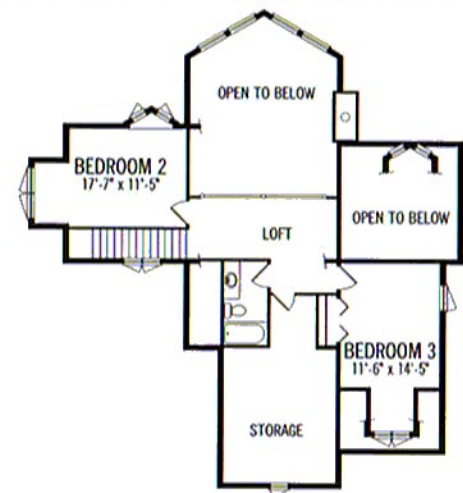

The SNOW RIDGE

With its soaring peaks, the Snow Ridge makes a lasting first impression. It features such amenities as a multilevel deck, unique prow front and dormers, and dramatic interior spaces.

Rooms:

3 Bedrooms
2.5 Baths

Square Footage:

1,184 First Floor
672 Second Floor
1,856 Total

FIRST FLOOR

SECOND FLOOR

RIGHT ELEVATION

FRONT ELEVATION