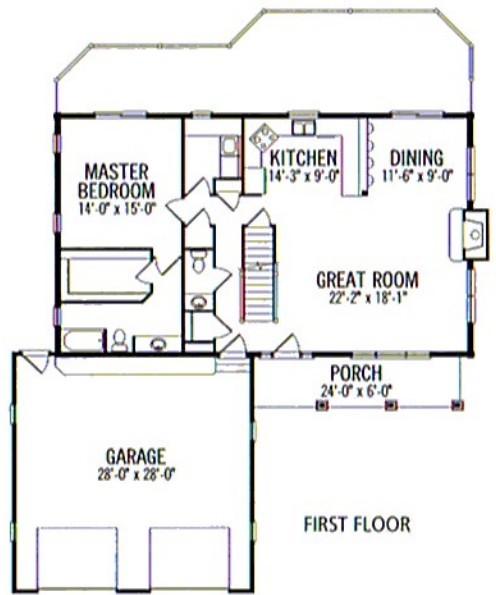

The NANTUCKET

A cozy front porch entrance welcomes you to casual, everyday living, highlighted by a dramatic great room. The oversized attached garage ensures space for all the toys.

Rooms:	Square Footage:
3 Bedrooms	1,344 First Floor
2.5 Baths	668 Second Floor
	2,012 Total

FIRST FLOOR

SECOND FLOOR

LEFT ELEVATION

REAR ELEVATION