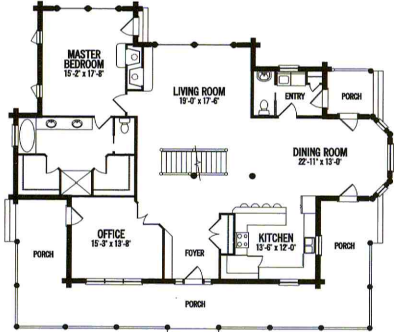

# The MOOSE RIVER

The Moose River's traditional log design is highlighted by a covered porch that allows entry from three locations. A fireplace view from the spacious dining room ensures a comfortable entertaining atmosphere. The master suite also offers a fireplace of its own, a large bath, and roomy his-and-hers closets, enabling gracious lodge-style living.

<b>Rooms:</b>	<b>Square Footage:</b>
3 Bedrooms	2,086 First Floor
2.5 Baths	758 Second Floor
	2,844 Total

FIRST FLOOR

SECOND FLOOR

LEFT ELEVATION

REAR ELEVATION