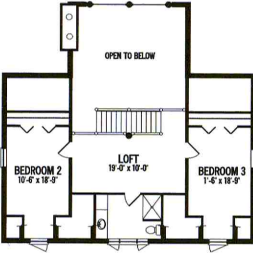

# The MOOSE RIVER

The Moose River's traditional log design is highlighted by a covered porch that allows entry from three locations. A fireplace view from the spacious dining room ensures a comfortable entertaining atmosphere. The master suite also offers a fireplace of its own, a large bath, and roomy his-and-hers closets, enabling gracious lodge-style living.

<b>Rooms:</b>	<b>Square Footage:</b>
3 Bedrooms	2,086 First Floor
2.5 Baths	758 Second Floor
	2,844 Total

FIRST FLOOR

SECOND FLOOR

LEFT ELEVATION

REAR ELEVATION