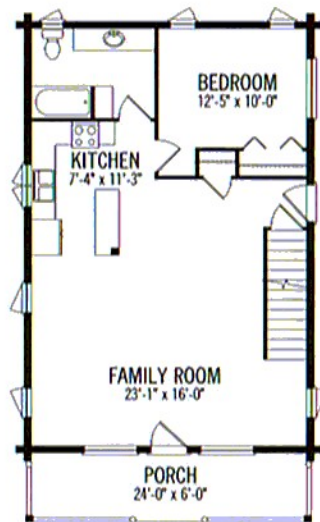

The McCROSSEN

This rustic getaway features an open-concept design with a large loft, nicely sized rooms and an impressive log entry.

Rooms:	Square Footage:
1 Bedroom	864 First Floor
1 Bath	459 Second Floor
	1,323 Total

FIRST FLOOR

SECOND FLOOR

RIGHT ELEVATION

REAR ELEVATION