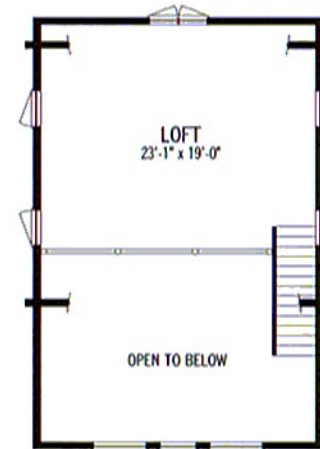

The McCROSSEN

This rustic getaway features an open-concept design with a large loft, nicely sized rooms and an impressive log entry.

Rooms:	Square Footage:
1 Bedroom	864 First Floor
1 Bath	459 Second Floor
	1,323 Total

FIRST FLOOR

SECOND FLOOR

RIGHT ELEVATION

REAR ELEVATION