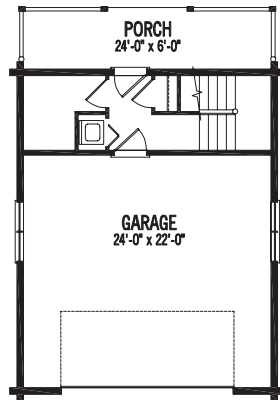

The LOFT

More than meets the admiring eye, this simple construction offers an open and airy living space above the garage, along with a balcony and covered porch.

Rooms:

- 1 Sleeping Loft
- 1 Bath

Square Footage:

- 138 First Floor
- 564 Second Floor
- 702 Total

- 520 Garage

FIRST FLOOR

SECOND FLOOR

RIGHT ELEVATION

REAR ELEVATION