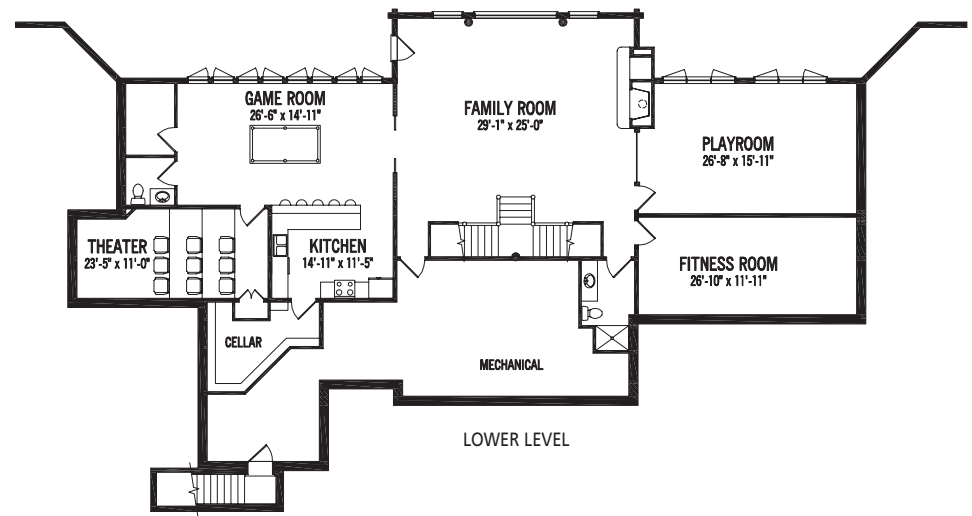

The EMMONS CREEK

Graced with abundant space for luxury living and entertaining, this home features a unique multilevel design that highlights log home craftsmanship. With its open lower-level family room, raised entry and dining area, and intricate staircase, the Emmons Creek abounds in visual interest. Add the lower-level game room, home theater and fitness area, and this home is an entertainer's delight.

Rooms:	Square Footage:
4 Bedrooms	2,873 First Floor
5 Baths	2,902 Lower Level
	5,775 Total

RIGHT ELEVATION

FRONT ELEVATION

STRONGWOOD
LOG HOME
COMPANY