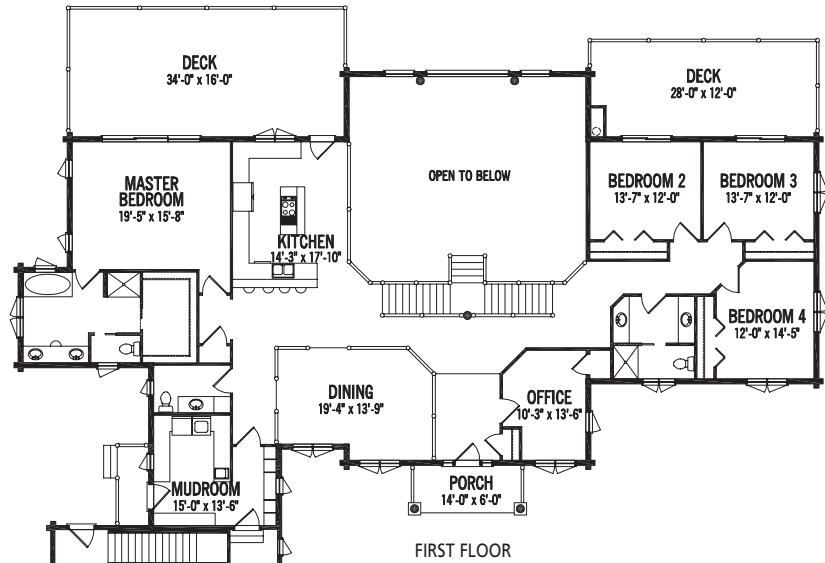

The EMMONS CREEK

Graced with abundant space for luxury living and entertaining, this home features a unique multilevel design that highlights log home craftsmanship. With its open lower-level family room, raised entry and dining area, and intricate staircase, the Emmons Creek abounds in visual interest. Add the lower-level game room, home theater and fitness area, and this home is an entertainer's delight.

Rooms:	Square Footage:
4 Bedrooms	2,873 First Floor
5 Baths	2,902 Lower Level
	5,775 Total

RIGHT ELEVATION

FRONT ELEVATION

STRONGWOOD
LOG HOME
COMPANY