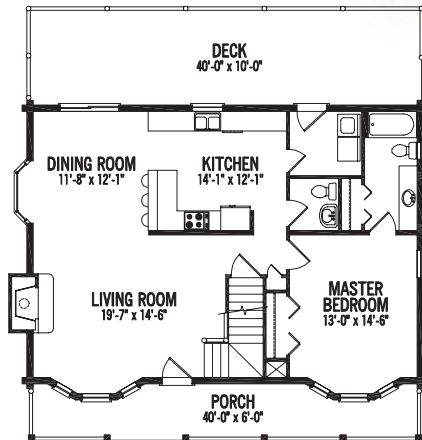

The EASON

Relax and rejuvenate in this intimate four-bedroom home. Bring the outside in with wood-beamed ceilings and panoramic bay windows.

Rooms:

4 Bedrooms
2.5 Baths

Square Footage:

1,143 First Floor
936 Second Floor
2,079 Total

FIRST FLOOR

SECOND FLOOR

RIGHT ELEVATION

REAR ELEVATION

STRONGWOOD
LOG HOME
COMPANY

© 2007 Strongwood Log Home Company.