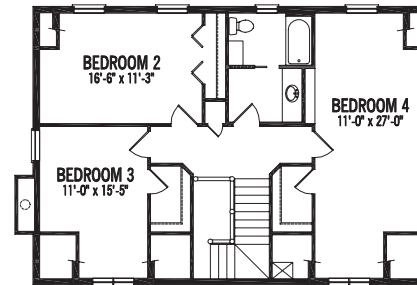

The EASON

Relax and rejuvenate in this intimate four-bedroom home. Bring the outside in with wood-beamed ceilings and panoramic bay windows.

Rooms:

4 Bedrooms
2.5 Baths

Square Footage:

1,143 First Floor
936 Second Floor
2,079 Total

FIRST FLOOR

SECOND FLOOR

RIGHT ELEVATION

REAR ELEVATION

STRONGWOOD
LOG HOME
COMPANY

© 2007 Strongwood Log Home Company.