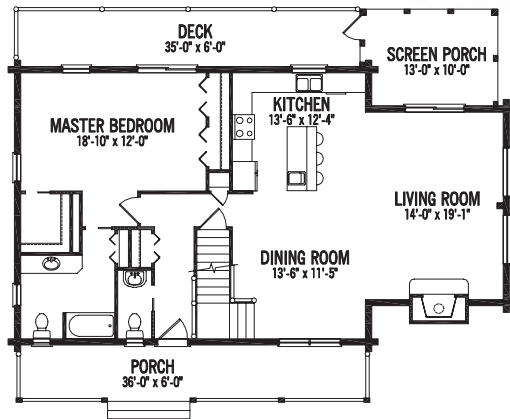

# The CRYSTAL LODGE

When you come home to your Crystal Lodge, you can enjoy the shared living, dining and kitchen space with access to an enclosed porch that extends your enjoyment of the seasons. Full bedroom suites are located both upstairs and down.

**Rooms:**

2 Bedrooms  
2.5 Baths

**Square Footage:**

1,288 First Floor  
443 Second Floor  
1,731 Total

FIRST FLOOR

SECOND FLOOR

FRONT ELEVATION

REAR ELEVATION