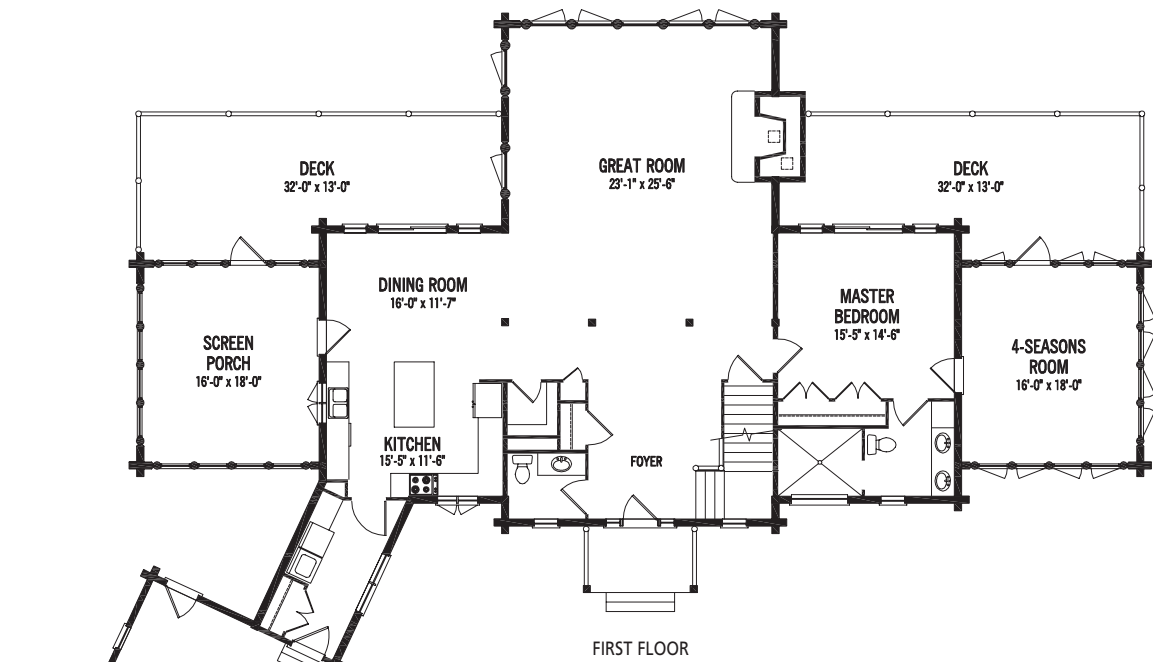

The COPPER LODGE

Upon entering the foyer of the Copper Lodge and gazing into its massive great room with soaring log-framed windows capturing nature's view, it is obvious one has arrived at a special place. Once inside, prepare to be pampered by this home's many amenities, including a four-seasons room off a large master bedroom suite, a screened porch off the classic kitchen wing, a balcony off each second-floor bedroom, a two-level fireplace and a kitchenette for additional living quarters in the lower level.

Rooms:	Square Footage:
5 Bedrooms	2,225 First Floor
3.5 Baths	859 Second Floor
	1,609 Lower Level
	4,693 Total

LEFT ELEVATION

FRONT ELEVATION

STRONGWOOD
LOG HOME
COMPANY