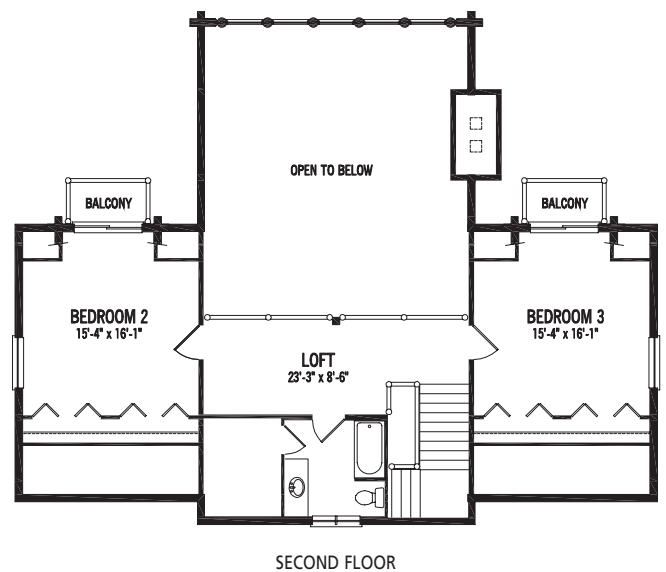

The COPPER LODGE

Upon entering the foyer of the Copper Lodge and gazing into its massive great room with soaring log-framed windows capturing nature's view, it is obvious one has arrived at a special place. Once inside, prepare to be pampered by this home's many amenities, including a four-seasons room off a large master bedroom suite, a screened porch off the classic kitchen wing, a balcony off each second-floor bedroom, a two-level fireplace and a kitchenette for additional living quarters in the lower level.

Rooms:	Square Footage:
5 Bedrooms	2,225 First Floor
3.5 Baths	859 Second Floor
	1,609 Lower Level
	4,693 Total

LEFT ELEVATION

FRONT ELEVATION

STRONGWOOD
LOG HOME
COMPANY