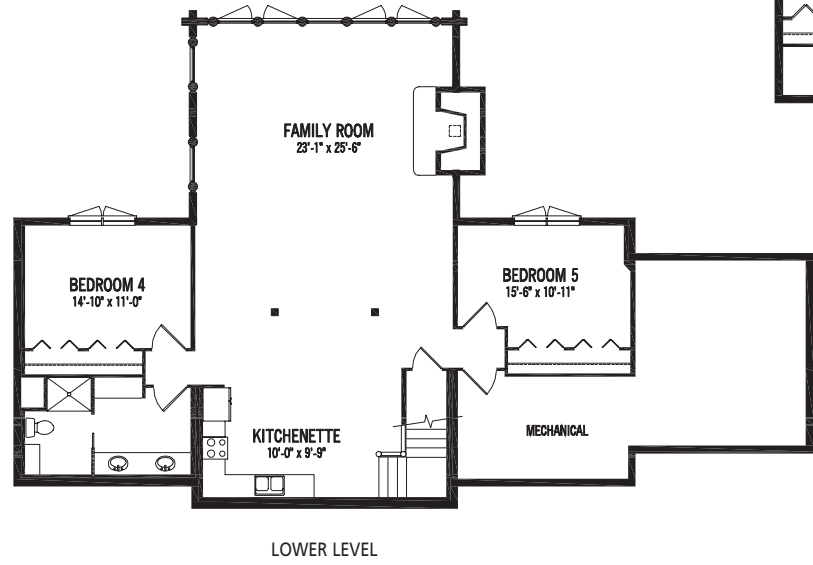

The COPPER LODGE

Upon entering the foyer of the Copper Lodge and gazing into its massive great room with soaring log-framed windows capturing nature's view, it is obvious one has arrived at a special place. Once inside, prepare to be pampered by this home's many amenities, including a four-seasons room off a large master bedroom suite, a screened porch off the classic kitchen wing, a balcony off each second-floor bedroom, a two-level fireplace and a kitchenette for additional living quarters in the lower level.

Rooms:	Square Footage:
5 Bedrooms	2,225 First Floor
3.5 Baths	859 Second Floor
	1,609 Lower Level
	4,693 Total

LEFT ELEVATION

FRONT ELEVATION

STRONGWOOD
LOG HOME
COMPANY