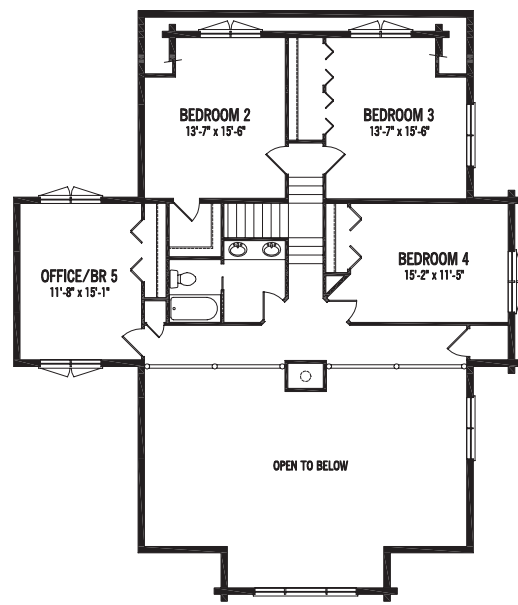

The COLUMBIA

The Columbia's unique exterior styling and inventive use of bump-outs and dormers house a floor plan that is sure to please a growing family and overnight guests. A massive great room rests in the center of an open floor plan, encouraging social gatherings. Four bedrooms, a home office and a bonus room provide delightful, more private spaces.

Rooms:	Square Footage:
4 Bedrooms	1,824 First Floor
2.5 Baths	1,260 Second Floor
	3,084 Total

LEFT ELEVATION

REAR ELEVATION

FIRST FLOOR

SECOND FLOOR