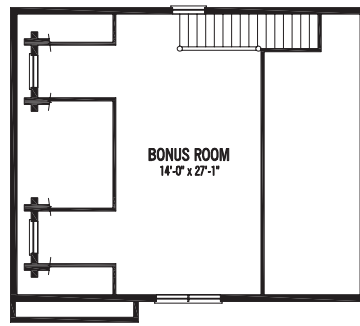

The COLUMBIA

The Columbia's unique exterior styling and inventive use of bump-outs and dormers house a floor plan that is sure to please a growing family and overnight guests. A massive great room rests in the center of an open floor plan, encouraging social gatherings. Four bedrooms, a home office and a bonus room provide delightful, more private spaces.

Rooms:	Square Footage:
4 Bedrooms	1,824 First Floor
2.5 Baths	1,260 Second Floor
	3,084 Total

LEFT ELEVATION

REAR ELEVATION

FIRST FLOOR

SECOND FLOOR