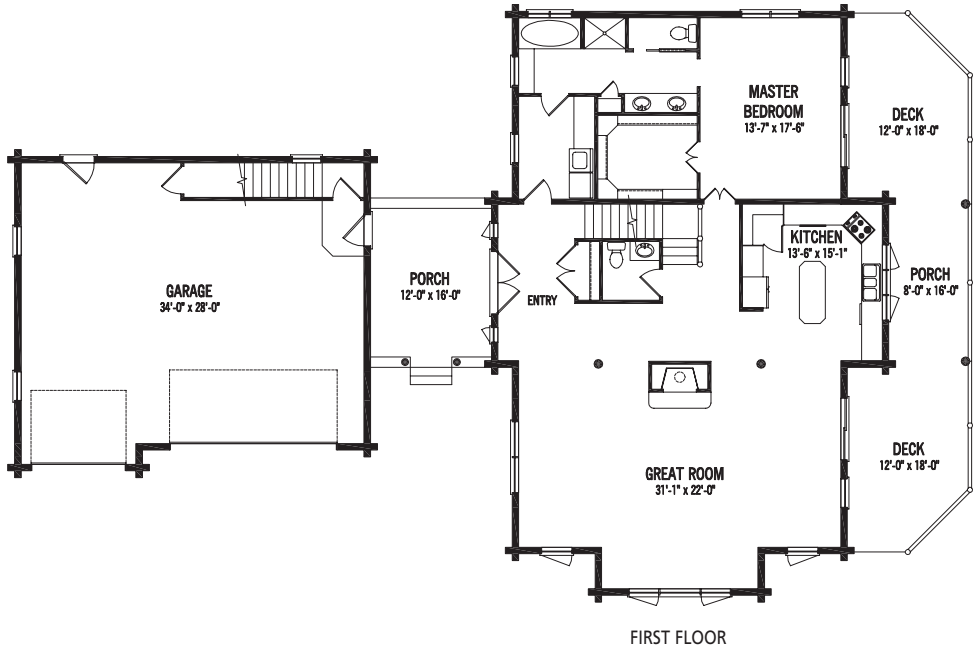

The COLUMBIA

The Columbia's unique exterior styling and inventive use of bump-outs and dormers house a floor plan that is sure to please a growing family and overnight guests. A massive great room rests in the center of an open floor plan, encouraging social gatherings. Four bedrooms, a home office and a bonus room provide delightful, more private spaces.

Rooms:	Square Footage:
4 Bedrooms	1,824 First Floor
2.5 Baths	1,260 Second Floor
	3,084 Total

LEFT ELEVATION

REAR ELEVATION

FIRST FLOOR

SECOND FLOOR