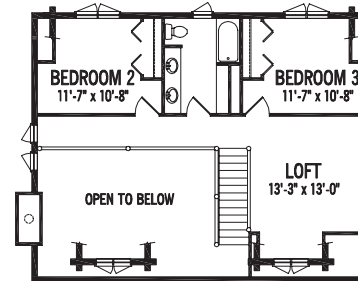

# The CASCADE

Nothing is left out in this practical log home. The loft extends the spacious living room area, while the breezeway harbors a convenient laundry room and quaint covered entry.

<b>Rooms:</b>	<b>Square Footage:</b>
3 Bedrooms	1,364 First Floor
2.5 Baths	710 Second Floor
	2,074 Total

FIRST FLOOR

SECOND FLOOR

LEFT ELEVATION

REAR ELEVATION

**STRONGWOOD**  
LOG HOME  
COMPANY