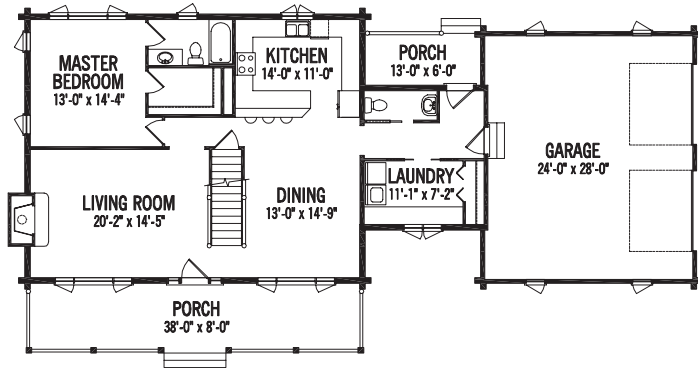

# The CASCADE

Nothing is left out in this practical log home. The loft extends the spacious living room area, while the breezeway harbors a convenient laundry room and quaint covered entry.

<b>Rooms:</b>	<b>Square Footage:</b>
3 Bedrooms	1,364 First Floor
2.5 Baths	710 Second Floor
	2,074 Total

FIRST FLOOR

SECOND FLOOR

LEFT ELEVATION

REAR ELEVATION

**STRONGWOOD**  
LOG HOME  
COMPANY