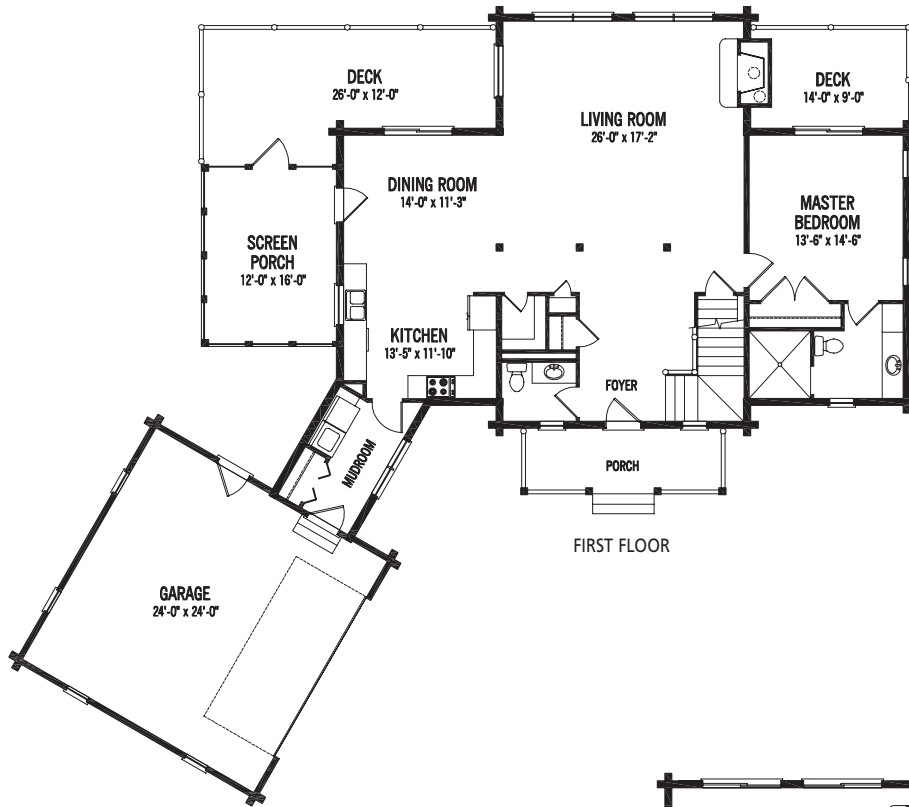

The CLEARWATER

Make the most of any view with the stunning Clearwater, featuring three stories of floor-to-ceiling windows, three bedrooms that open onto decks and a screened porch for additional protected views. The lower level houses two additional bedrooms and a complete kitchen to provide guests and extended family warm, personal space. This is a home for gracious living.

Rooms:

*5 Bedrooms
3.5 Baths*

Square Footage:

*1,558 First Floor
753 Second Floor
1,275 Walkout
3,586 Total*

RIGHT ELEVATION

FRONT ELEVATION

STRONGWOOD
LOG HOME
COMPANY