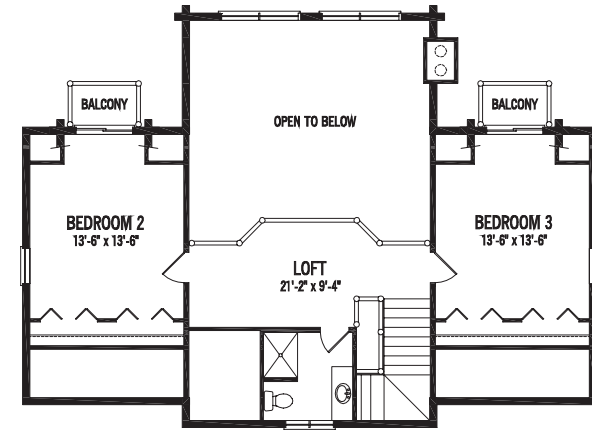

The CLEARWATER

Make the most of any view with the stunning Clearwater, featuring three stories of floor-to-ceiling windows, three bedrooms that open onto decks and a screened porch for additional protected views. The lower level houses two additional bedrooms and a complete kitchen to provide guests and extended family warm, personal space. This is a home for gracious living.

Rooms:

*5 Bedrooms
3.5 Baths*

Square Footage:

*1,558 First Floor
753 Second Floor
1,275 Walkout
3,586 Total*

RIGHT ELEVATION

FRONT ELEVATION

STRONGWOOD
LOG HOME
COMPANY