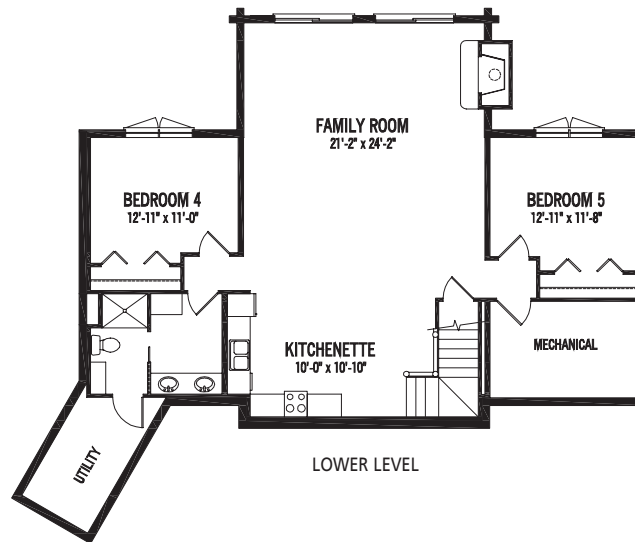

The CLEARWATER

Make the most of any view with the stunning Clearwater, featuring three stories of floor-to-ceiling windows, three bedrooms that open onto decks and a screened porch for additional protected views. The lower level houses two additional bedrooms and a complete kitchen to provide guests and extended family warm, personal space. This is a home for gracious living.

Rooms:

*5 Bedrooms
3.5 Baths*

Square Footage:

*1,558 First Floor
753 Second Floor
1,275 Walkout
3,586 Total*

RIGHT ELEVATION

FRONT ELEVATION

STRONGWOOD
LOG HOME
COMPANY