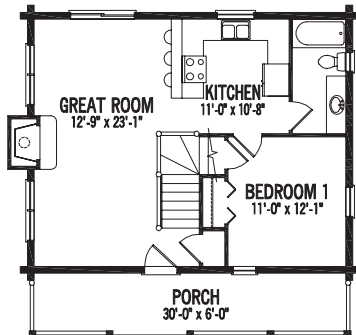

# The BOONE

This traditional log cabin design boasts a loft and an ample great room complete with a fireplace. Enjoy the outdoors on your full-length front porch.

**Rooms:**

- 1 Bedroom
- 1 Bath

**Square Footage:**

- 720 First Floor
- 326 Second Floor
- 1,046 Total

FIRST FLOOR

SECOND FLOOR

RIGHT ELEVATION

REAR ELEVATION