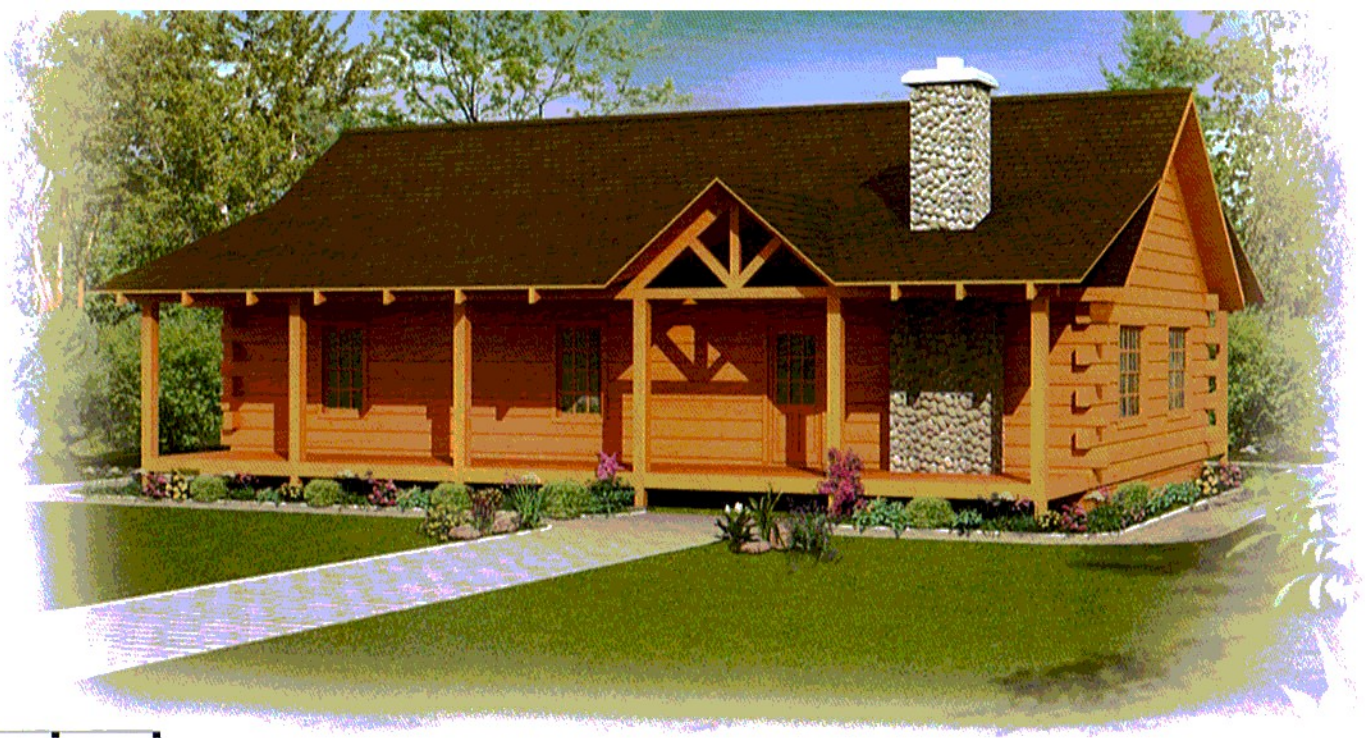

The ASHER

This traditional ranch features an open floor plan along with three bedrooms. Entertain friends and family on the large covered front and rear porches.

Rooms: 3 Bedrooms
2 Baths

Square Footage: 1,344 First Floor
1,344 Total

FIRST FLOOR

LEFT ELEVATION

REAR ELEVATION