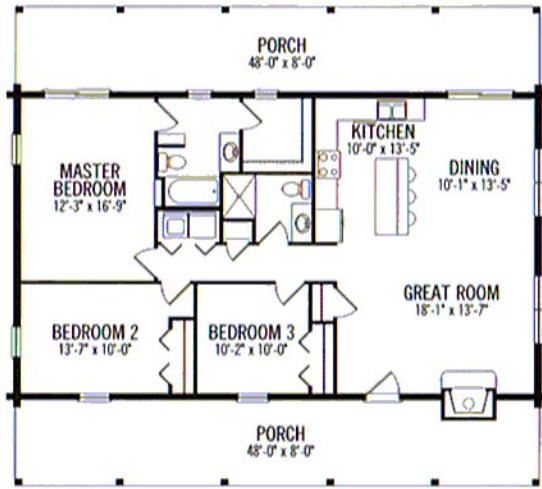

The ASHER

This traditional ranch features an open floor plan along with three bedrooms. Entertain friends and family on the large covered front and rear porches.

Rooms: 3 Bedrooms
2 Baths

Square Footage: 1,344 First Floor
1,344 Total

FIRST FLOOR

LEFT ELEVATION

REAR ELEVATION